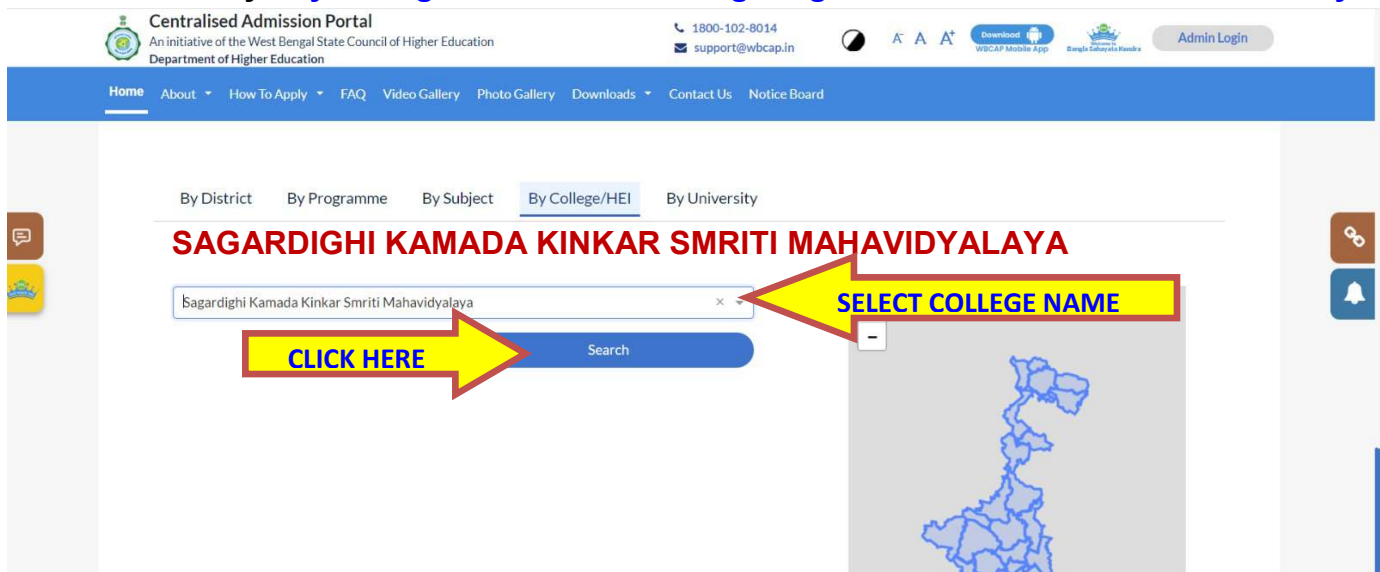

How to choose your college, subject and apply step by step

1. Open our Website : www.skksm.org

2. Click "Online Admission 2024-25"

3. Central Admission Portal Open "Scroll Down"

5. Click Search by “By College” then choose “Sagardighi Kamada Kinkar Smriti Mahavidyalaya”

6. Click “Search”

7. Our 4-Year B.A. / B.Sc. Major Course subject wise display choose any subject check you Eligibility and select course.