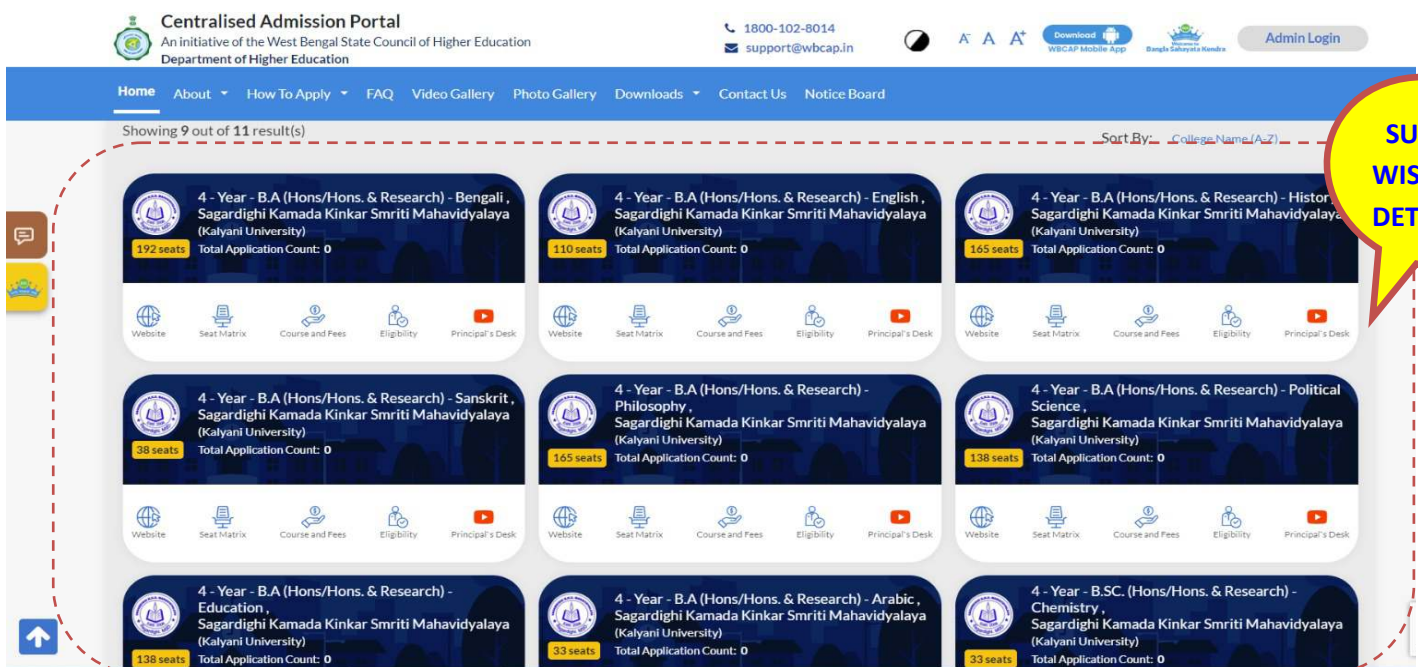

How to choose your college, subject and apply step by step

1. Open our Website : www.skksm.org

2. Click "Online Admission 2024-25"

3. Central Admission Portal Open "Scroll Down"

5. Click Search by “By College” then choose “Sagardighi Kamada Kinkar Smriti Mahavidyalaya”

6. Click “Search”

7. Our 4-Year B.A. / B.Sc. Major Course subject wise display choose any subject check you Eligibility and select course.